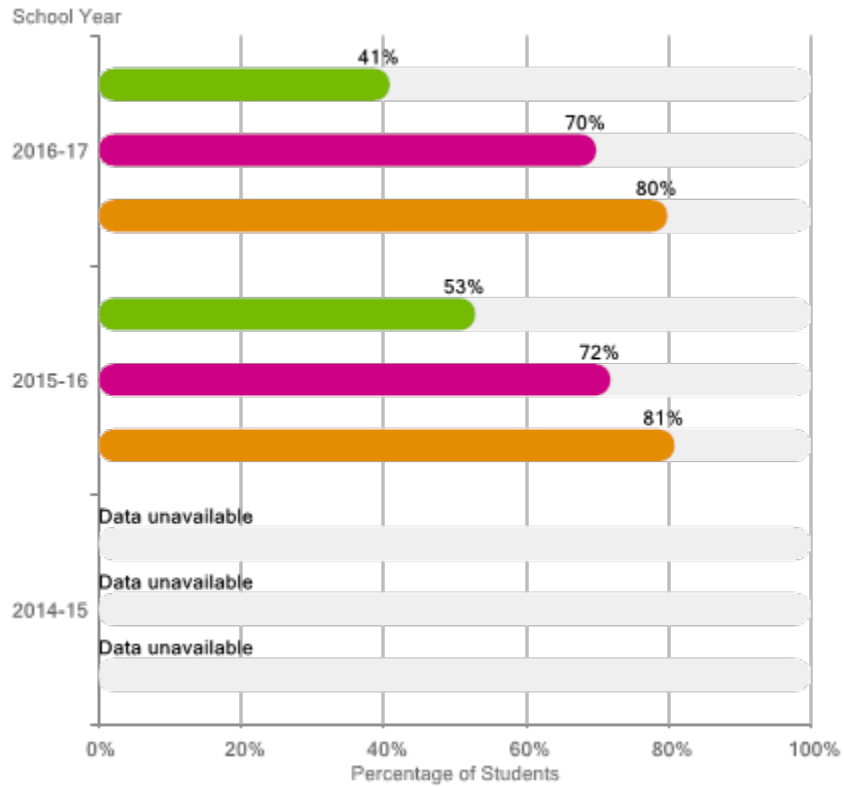

Advanced Coursework - All Students

Percent of students in grades 11 and 12 enrolling and passing in advanced coursework.

Key:

- Marshall Opportunity High School
- Average of Similar Schools by Demographic
- State of Michigan Average

Postsecondary Enrollment - All Students

Percent of students who enrolled in college after high school.

Key:

-  Marshall Opportunity High School
-  Average of Similar Schools by Demographic
-  State of Michigan Average

On-Track Attendance - All Students

Percent of students who have on-track attendance.

Key:

- Marshall Opportunity High School
- Average of Similar Schools by Demographic
- State of Michigan Average

English Learner Progress - All Students