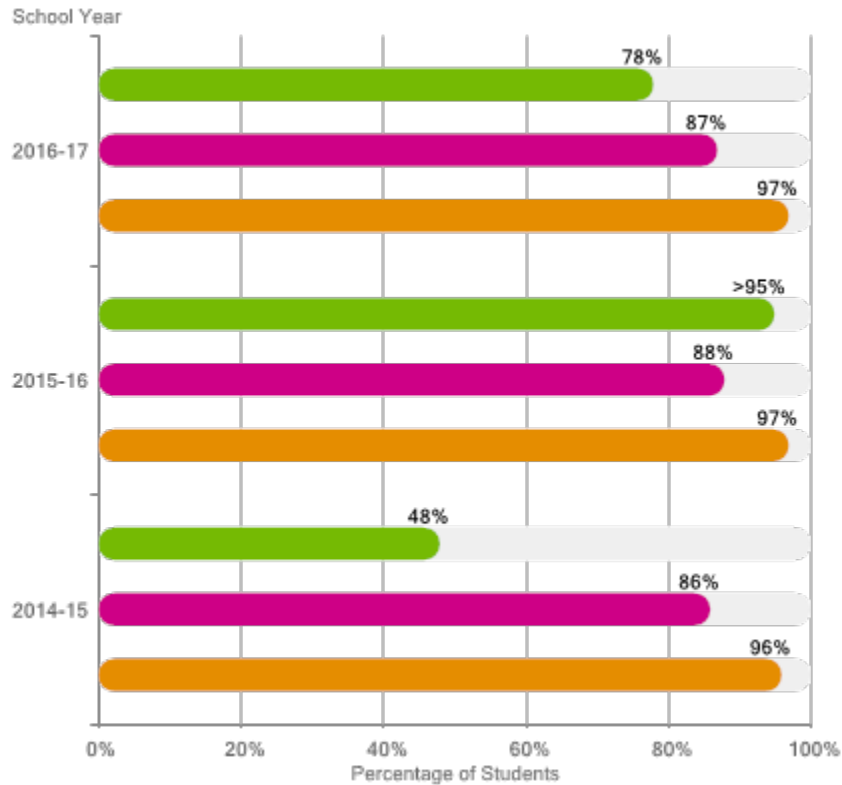

On-Track Attendance - All Students

Percent of students who have on-track attendance.

Key:

- Marshall Opportunity High School
- Average of Similar Schools by Demographic
- State of Michigan Average

English Learner Progress - All Students

Percent of English Learner (EL) students who are showing progress on the WIDA test.

Key:

-  Marshall Opportunity High School
-  Average of Similar Schools by Demographic
-  State of Michigan Average

Assessment Participation - All Students

The percent of students who were enrolled and took a state test. State tests included in this measure are the SAT, M-STEP, or MI-Access. Higher participation allows for a more complete picture of a school's performance on state tests.