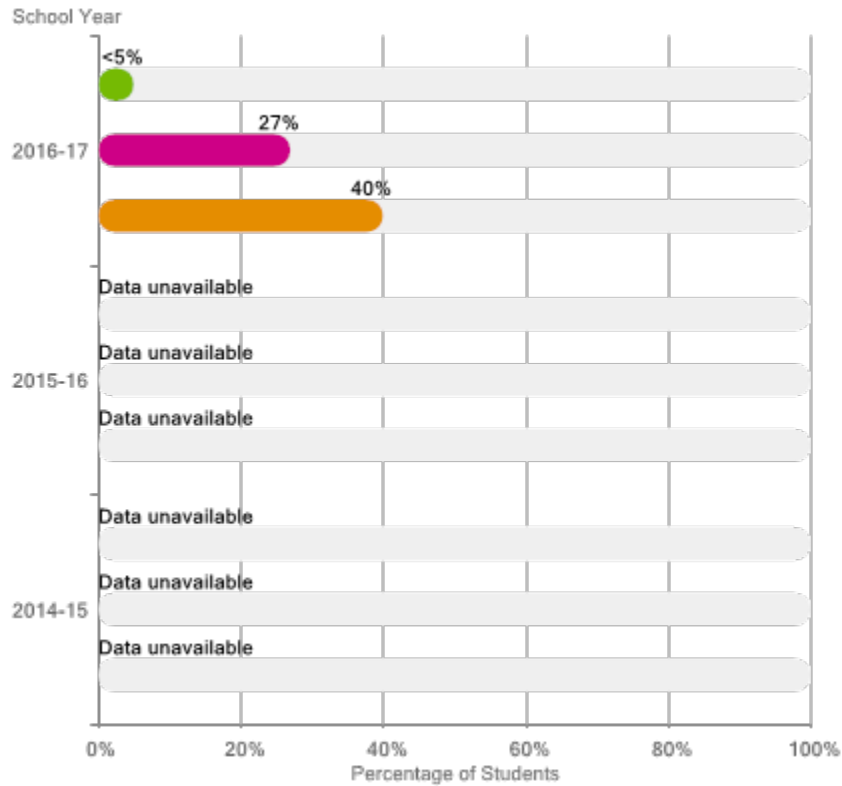

Performance Summary - All Students

Percent of students proficient in all subjects on state tests.

Key:

- Marshall Opportunity High School
- Average of Similar Schools by Demographic
- State of Michigan Average

Progress Summary - All Students

Percent of students who are making progress towards proficiency or increasing their proficiency in all subjects on the state tests.

Key:

- Marshall Opportunity High School
- Average of Similar Schools by Demographic
- State of Michigan Average