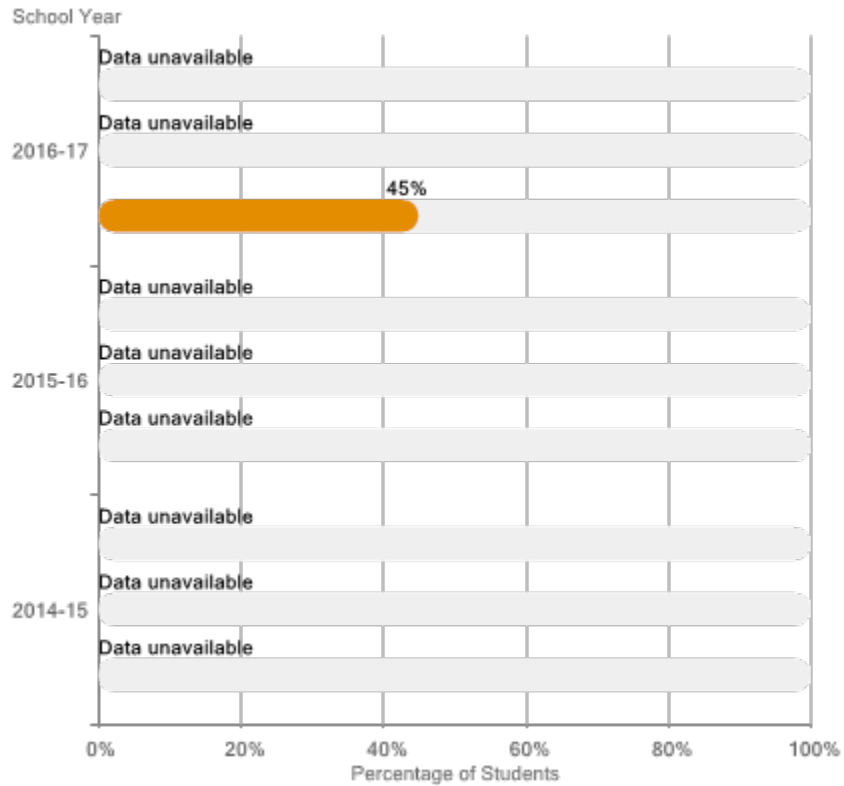

English Learner Progress - All Students

Percent of English Learner (EL) students who are showing progress on the WIDA test.

Key:

- Marshall Opportunity High School
- Average of Similar Schools by Demographic
- State of Michigan Average