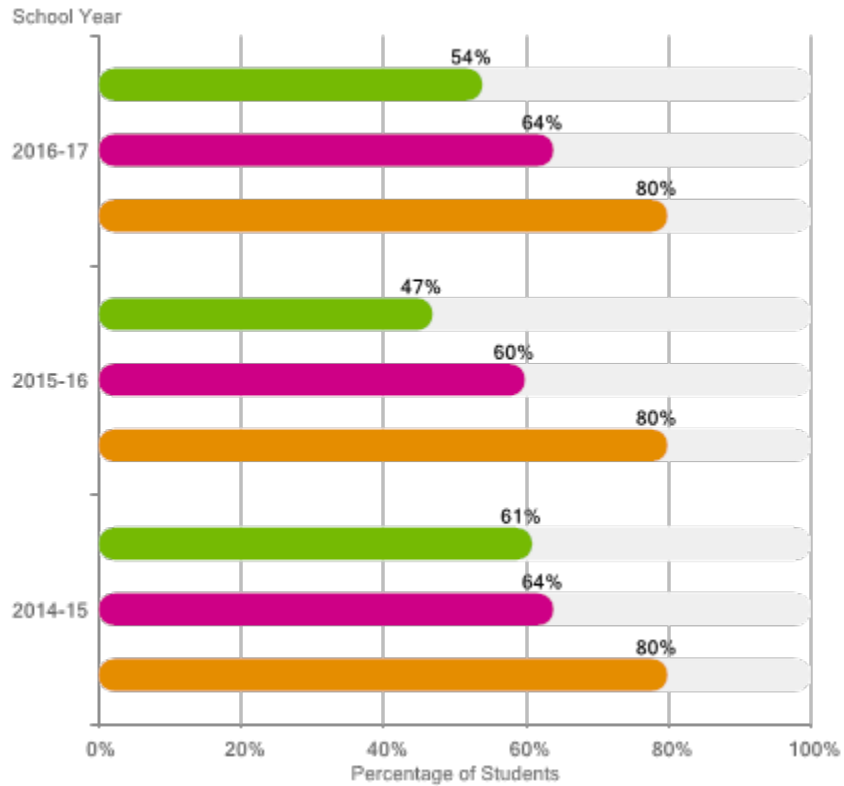

Progress Summary - All Students

Percent of students who are making progress towards proficiency or increasing their proficiency in all subjects on the state tests.

Key:

- Marshall Opportunity High School
- Average of Similar Schools by Demographic
- State of Michigan Average

Graduation Rate - All Students

Percent of students graduating from high school in four years.

Key:

- Marshall Opportunity High School
- Average of Similar Schools by Demographic
- State of Michigan Average