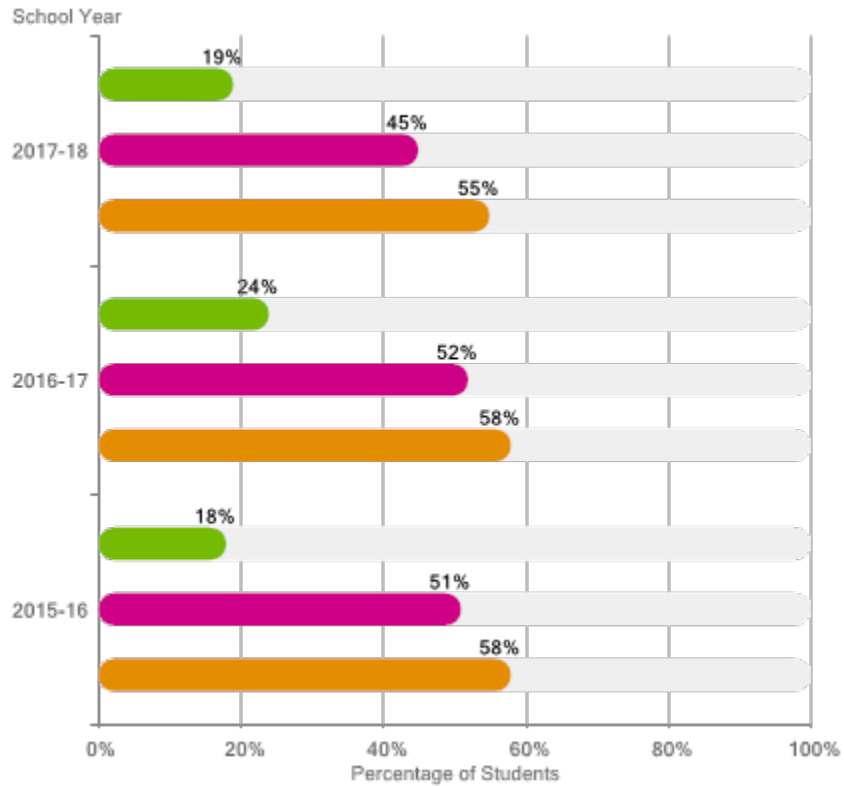

Graduation Rate - All Students

Percent of students graduating from high school in four years.

Key:

- Marshall Opportunity High School
- Average of Similar Schools by Demographic
- State of Michigan Average

Advanced Coursework - All Students

Percent of students in grades 11 and 12 enrolling and passing in advanced coursework.

Key:

- Marshall Opportunity High School
- Average of Similar Schools by Demographic
- State of Michigan Average

Postsecondary Enrollment - All Students

Percent of students who enrolled in college after high school.

Key:

-  Marshall Opportunity High School
-  Average of Similar Schools by Demographic
-  State of Michigan Average