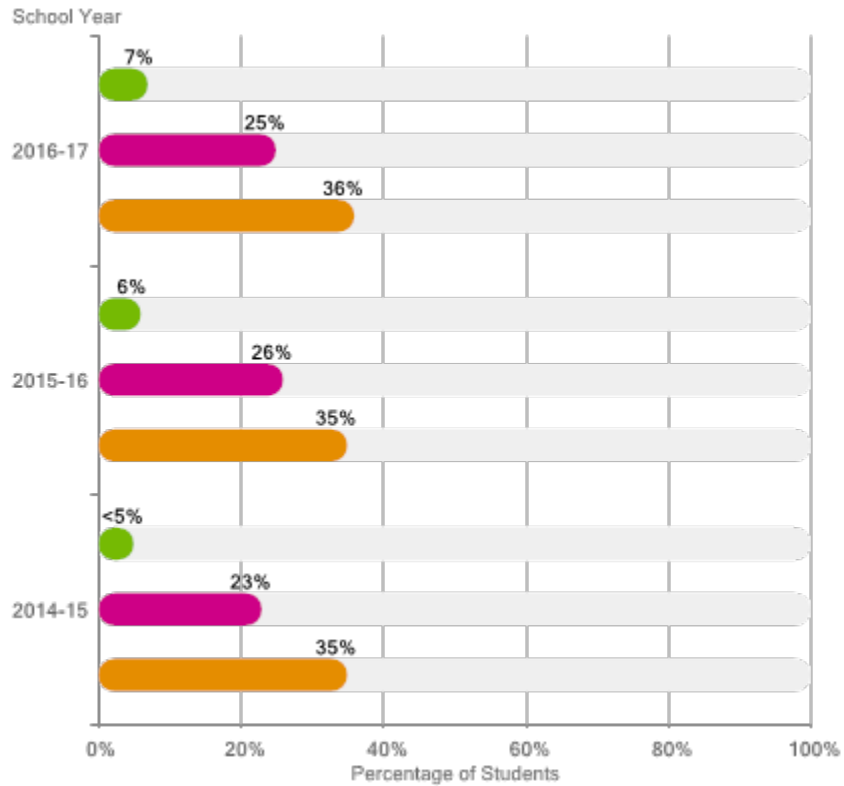

Performance Summary - All Students

Percent of students proficient in all subjects on state tests.

Key:

- Marshall Opportunity High School
- Average of Similar Schools by Demographic
- State of Michigan Average

Progress Summary - All Students

Percent of students who are making progress towards proficiency or increasing their proficiency in all subjects on the state tests.

Key:

- Marshall Opportunity High School
- Average of Similar Schools by Demographic
- State of Michigan Average