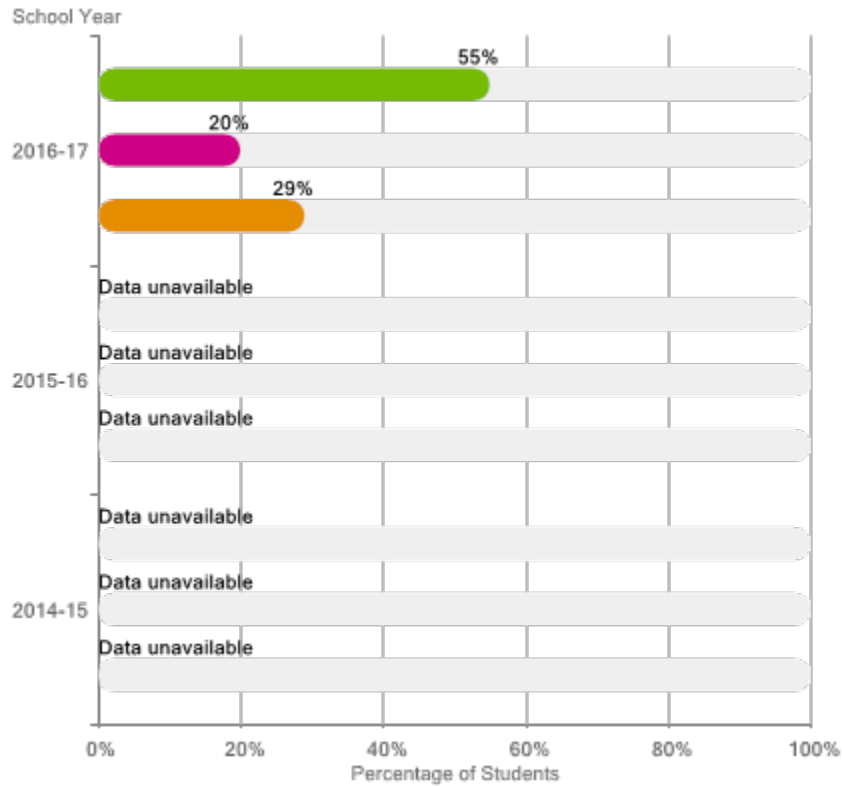

Graduation Rate - All Students

Percent of students graduating from high school in four years.

Key:

- Marshall Opportunity High School
- Average of Similar Schools by Demographic
- State of Michigan Average

Advanced Coursework - All Students

Percent of students in grades 11 and 12 enrolling and passing in advanced coursework.

Key:

- Marshall Opportunity High School
- Average of Similar Schools by Demographic
- State of Michigan Average